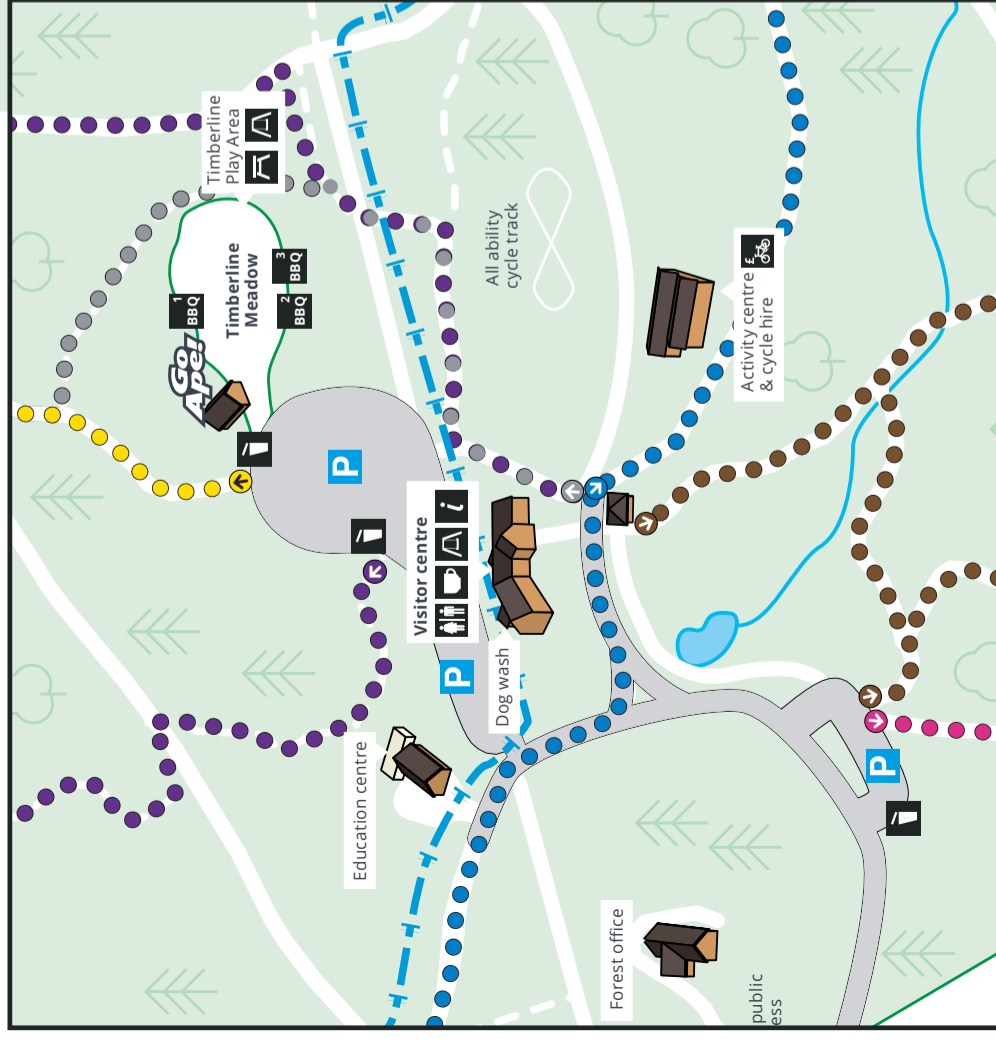

Waymarked trails

- Timberline Trail** ●●●
0.5 km (0.3 miles)
A family walk with play structures leading to the Habitat Trail.
- Habitat Trail** ●●●
1 km (0.6 miles)
A family walk with giant play sculptures.
- Willows Green Trail** ●●●
1 km (0.6 miles)
An attractive trail with one steep section and an optional shorter route.
- Easy Access Trail** ●●●
2 km (1.5 miles)
Suitable for wheelchair and pushchair users, this trail takes you through a variety of woodland and has an optional shortcut.
- Lodge Pond Trail** ●●●
4 km (2.5 miles)
A more 'off-road' trail to Lodge Pond, muddy in places but very beautiful.
- Family Cycle Trail** ●●●
5 km (3 miles)
A relatively easy ride around the woods with some steep hills.

Key

- Cafe
- Picnic area
- Play area
- Viewpoint
- Cycle hire
- Parking
- Toilets
- Visitor centre
- Bookable BBQ
- Dog bin
- Petrol station
- Bus stop
- Forest path/footpath
- Forest track
- Shipwrights Way (hants.gov.uk/shipwrights)
- Habitat Trail play sculptures
- Cosmos sculpture
- Gruffalo sculptures
- The Custody Code, a new art film and installation by Amanda Loomes

Emergency info

Name of key location:
Alice Holt Forest car park
Grid ref: SU808414
Nearest access road:
Bucks Horn Oak
In case of an emergency call 999. Inform Forestry England on 0300 067 4622
Hospital with A&E unit:
Royal Surrey County Hospital, Egerton Road, Guildford, Surrey, GU2 7XX
T: 01483 571122

We've got trails for the whole family to discover, from tiniest tots to great grandparents...

You are welcome to use the many paths which are not waymarked, but keep an eye out for other users and remember your route home! Dogs must be kept on leads in the central area. In the forest they are allowed off the lead if under control. Please clean up after your dog and use the dog bins provided.