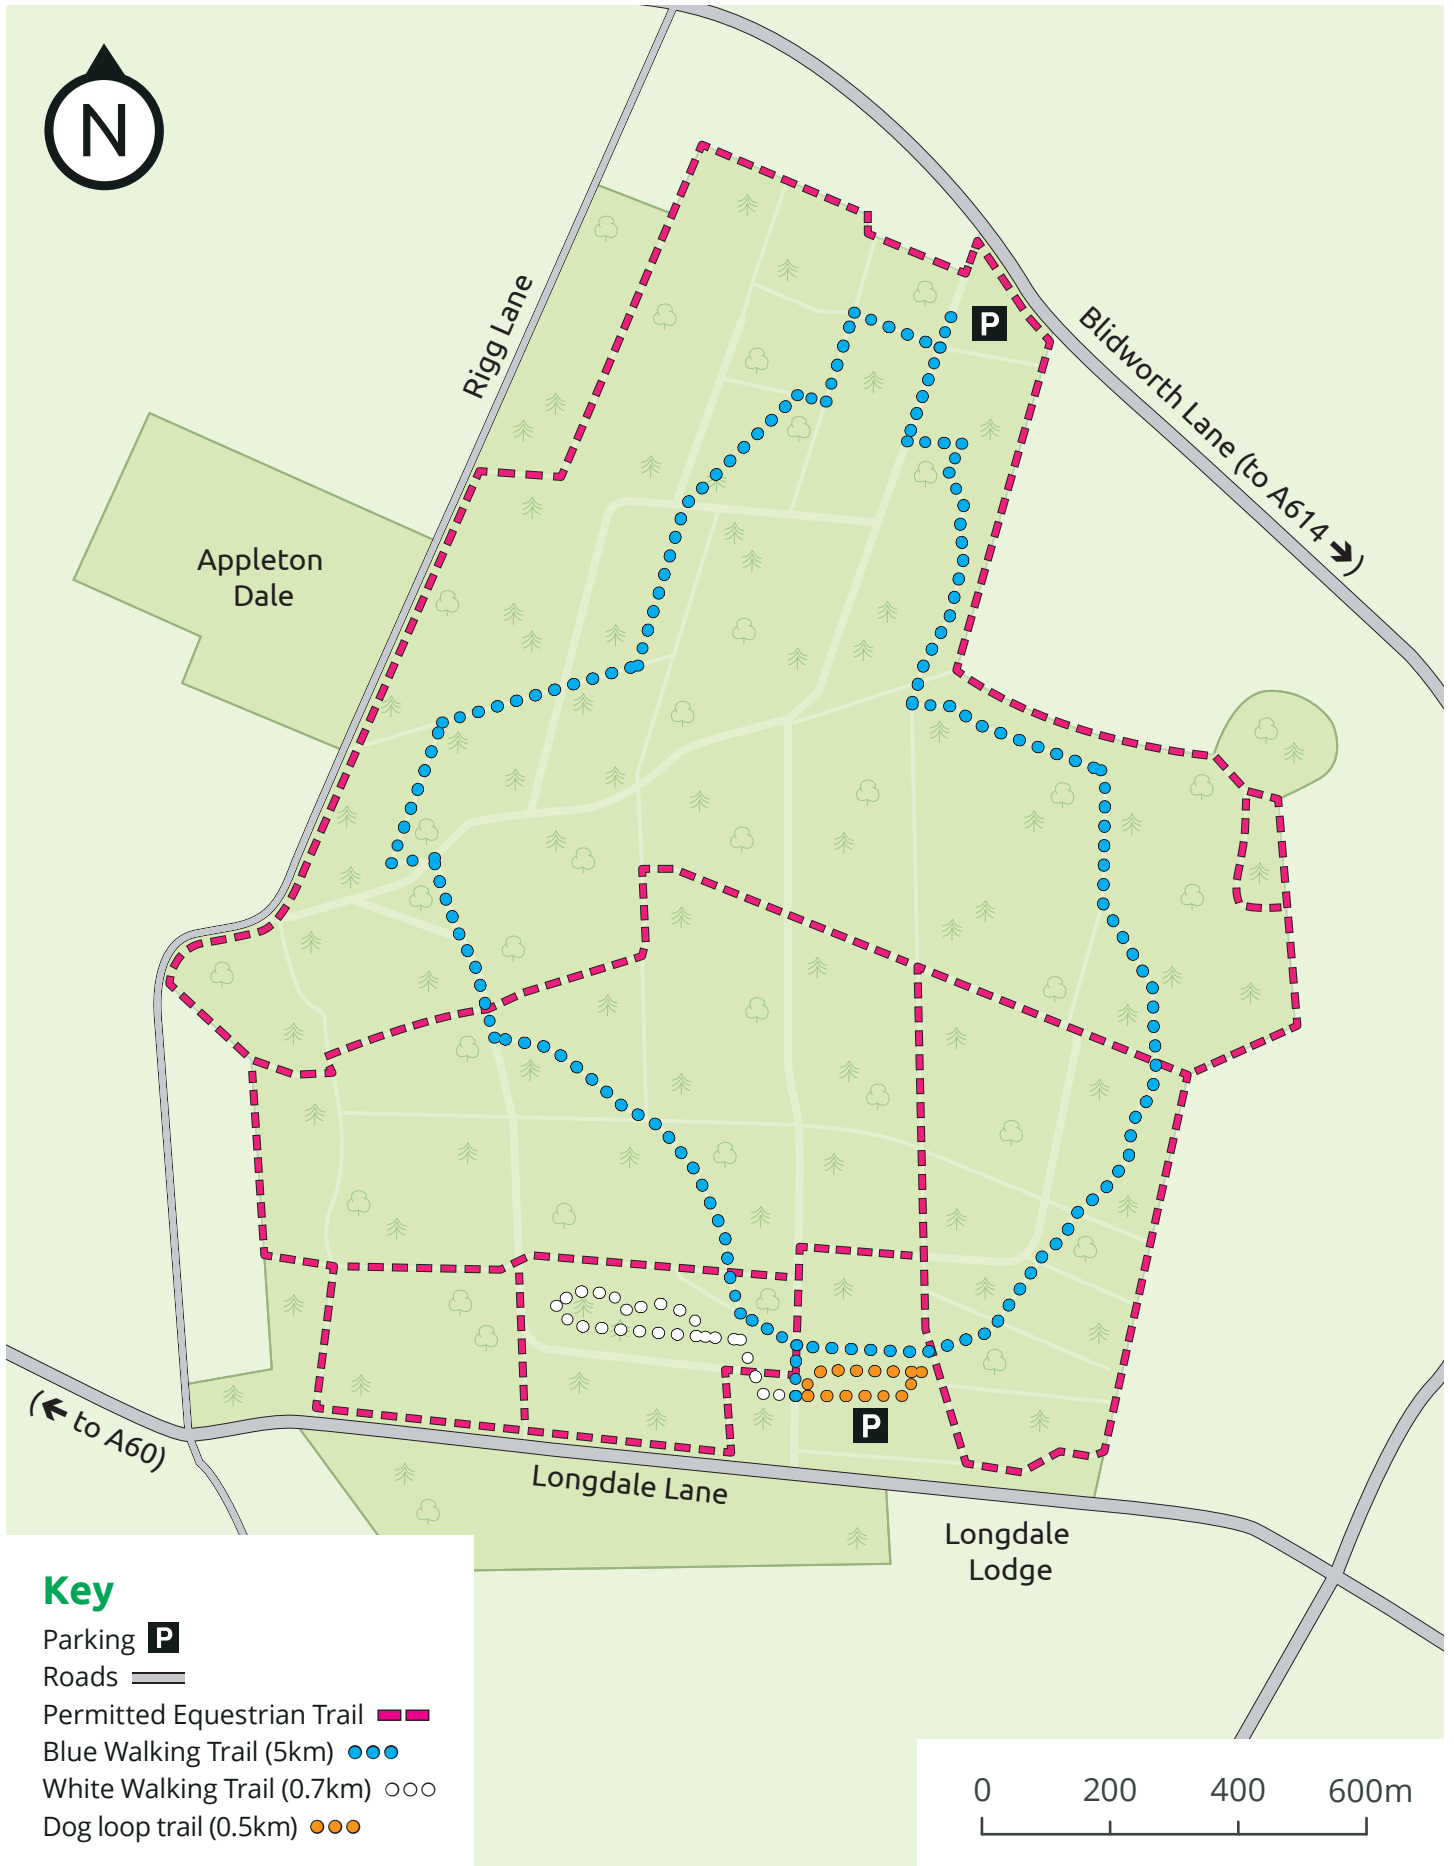

Blidworth Woods

Nottinghamshire

Key

Parking **P**

Roads

Permitted Equestrian Trail

Blue Walking Trail (5km)

White Walking Trail (0.7km)

Dog loop trail (0.5km)

0 200 400 600m