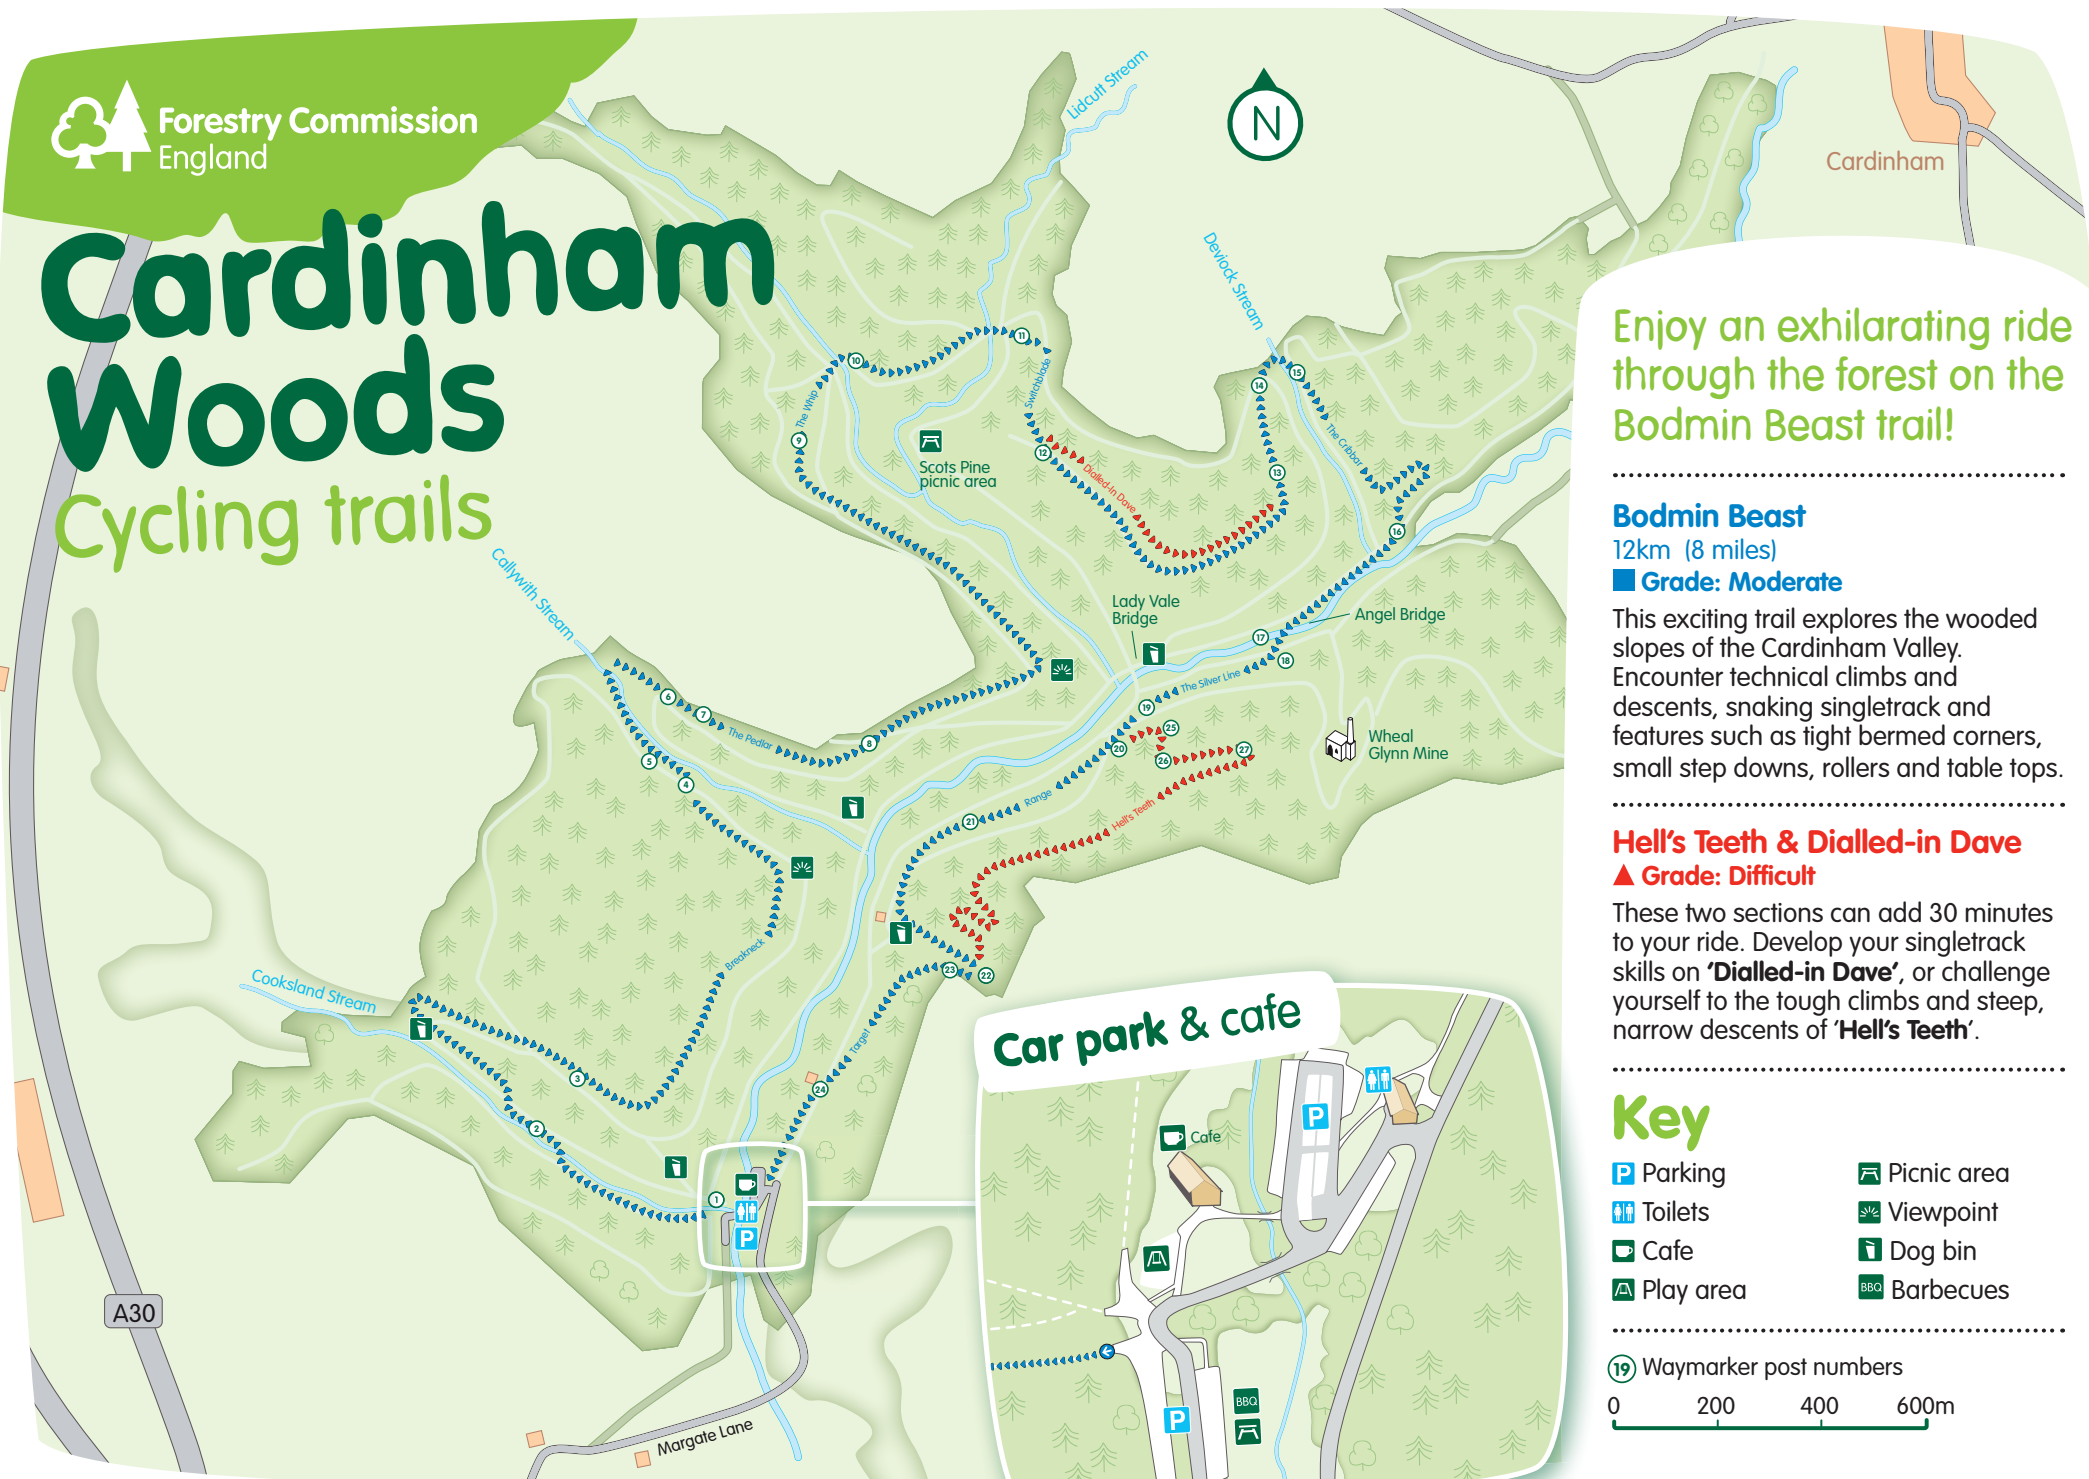

Cardinham Woods

Cycling trails

Enjoy an exhilarating ride through the forest on the Bodmin Beast trail!

Bodmin Beast

12km (8 miles)

Grade: Moderate

This exciting trail explores the wooded slopes of the Cardinham Valley. Encounter technical climbs and descents, snaking singletrack and features such as tight bermed corners, small step downs, rollers and table tops.

Hell's Teeth & Dialed-in Dave

Grade: Difficult

These two sections can add 30 minutes to your ride. Develop your singletrack skills on 'Dialed-in Dave', or challenge yourself to the tough climbs and steep, narrow descents of 'Hell's Teeth'.

Key

- | | |
|-----------|-------------|
| Parking | Picnic area |
| Toilets | Viewpoint |
| Cafe | Dog bin |
| Play area | Barbecues |

Waymarker post numbers

0 200 400 600m