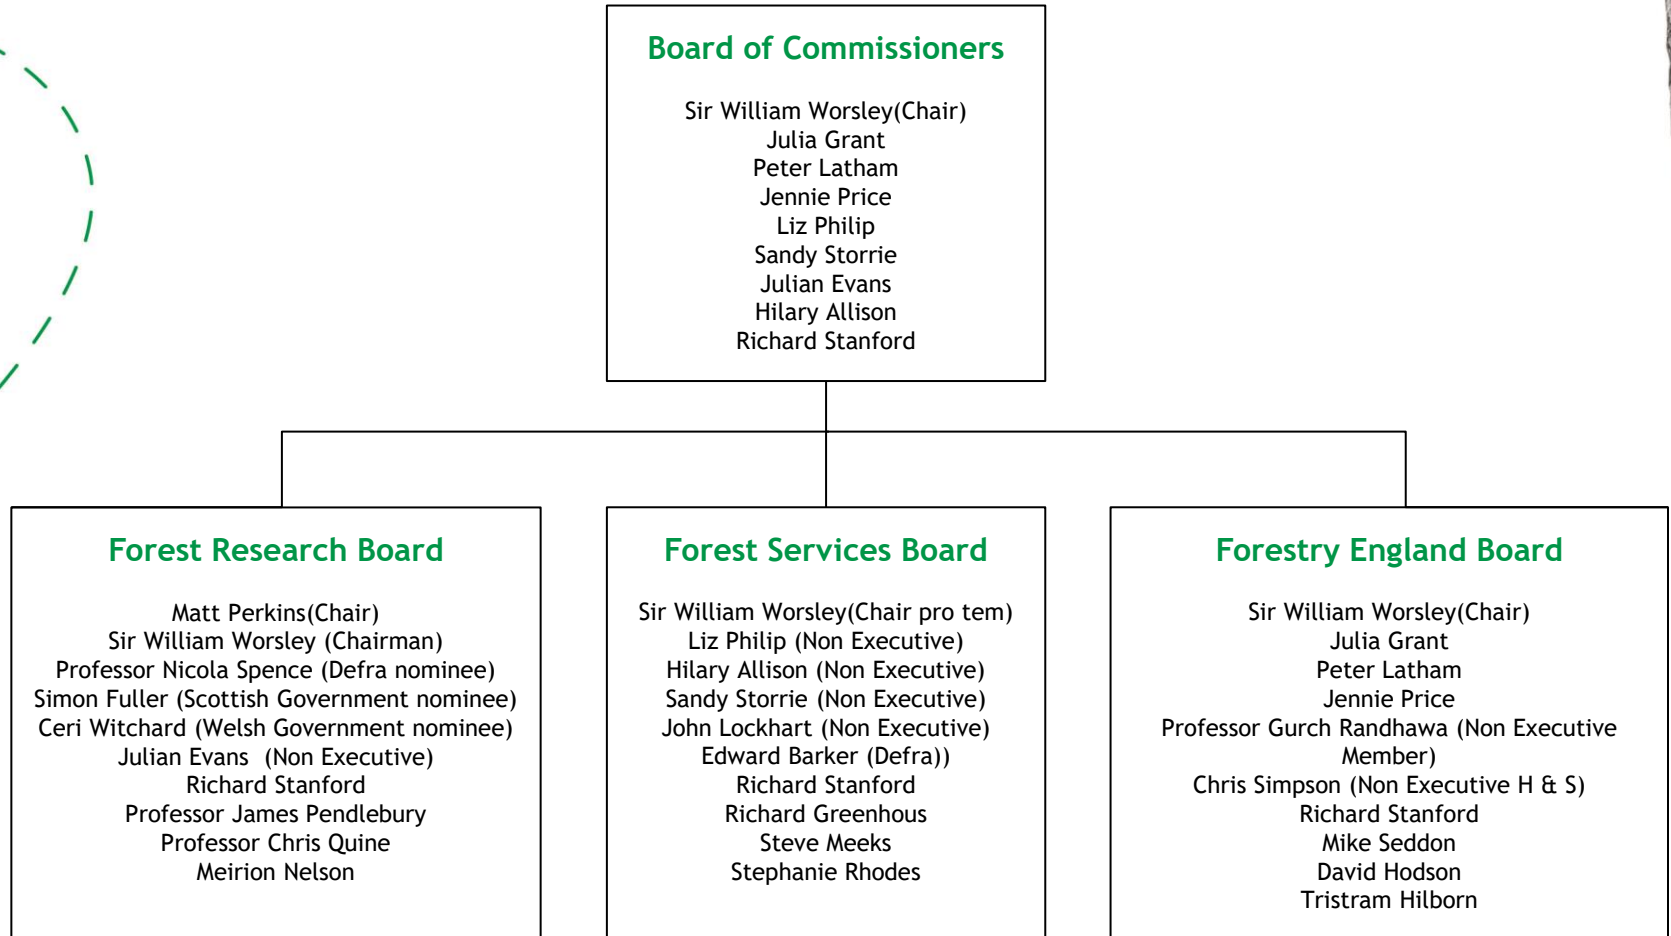

Forestry Commission Board Structure

Forestry England

Forestry England reporting structure – including the Executive Team and Forest District Management

Key

Forestry England Executive Team