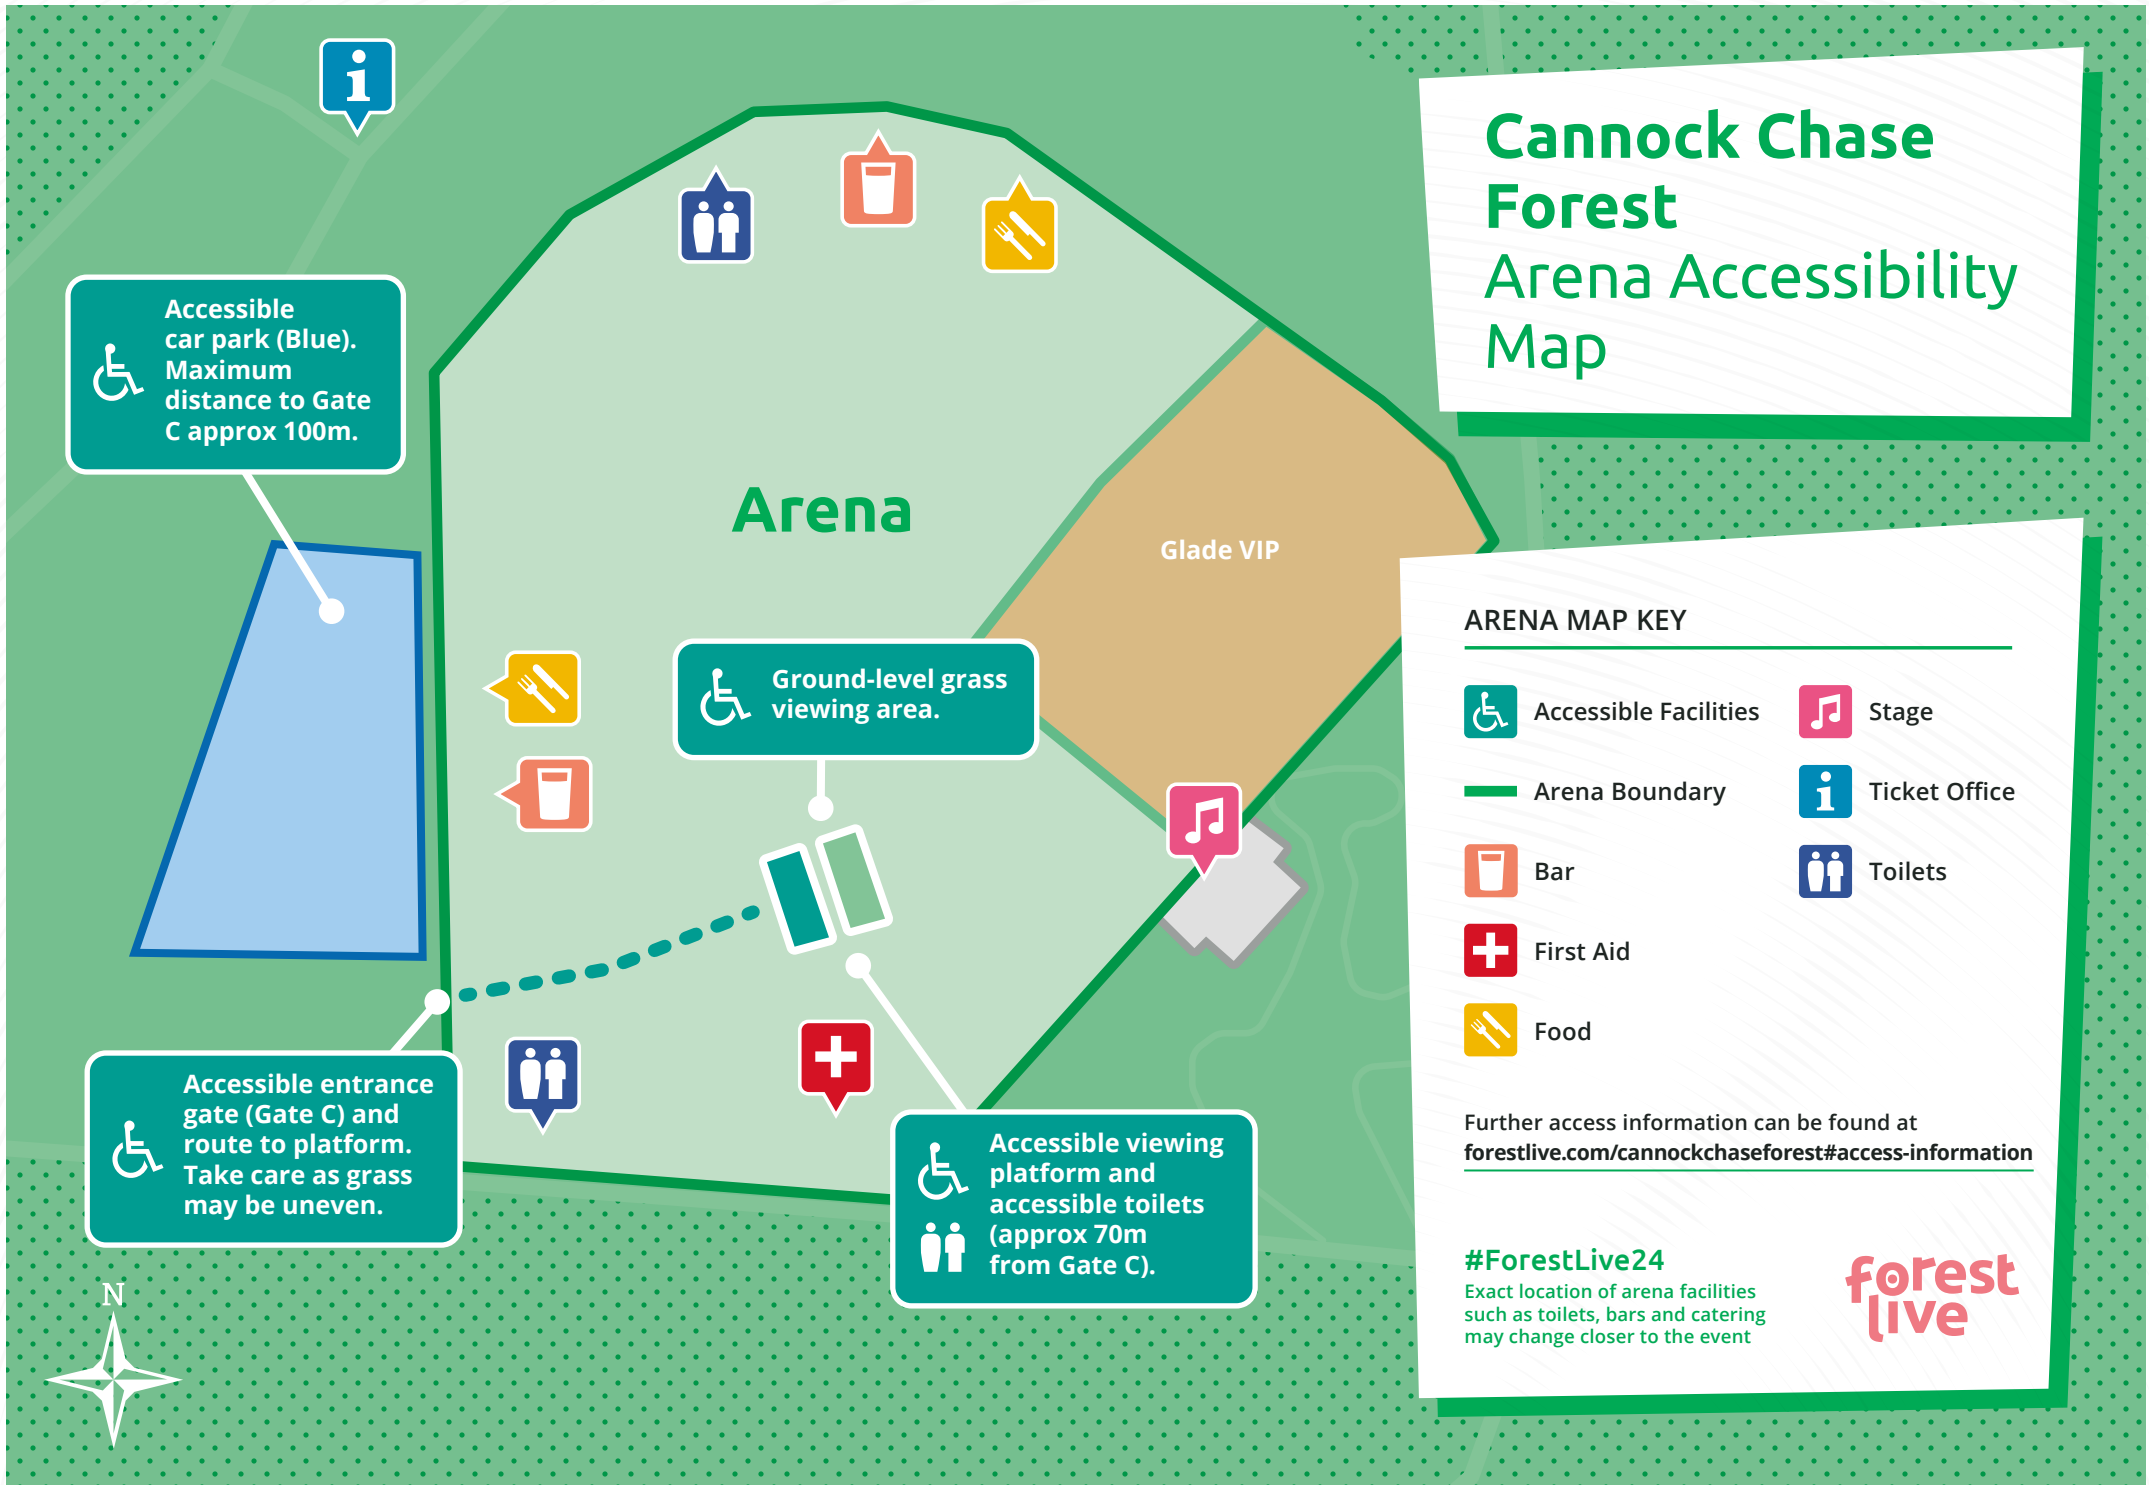

# Cannock Chase Forest Arena Accessibility Map

 Accessible car park (Blue). Maximum distance to Gate C approx 100m.

 Ground-level grass viewing area.

 Accessible entrance gate (Gate C) and route to platform. Take care as grass may be uneven.

 Accessible viewing platform and accessible toilets (approx 70m from Gate C).

## ARENA MAP KEY

-  Accessible Facilities
-  Stage
-  Arena Boundary
-  Ticket Office
-  Bar
-  Toilets
-  First Aid
-  Food

Further access information can be found at [forestlive.com/cannockchaseforest#access-information](https://forestlive.com/cannockchaseforest#access-information)

#ForestLive24

Exact location of arena facilities such as toilets, bars and catering may change closer to the event