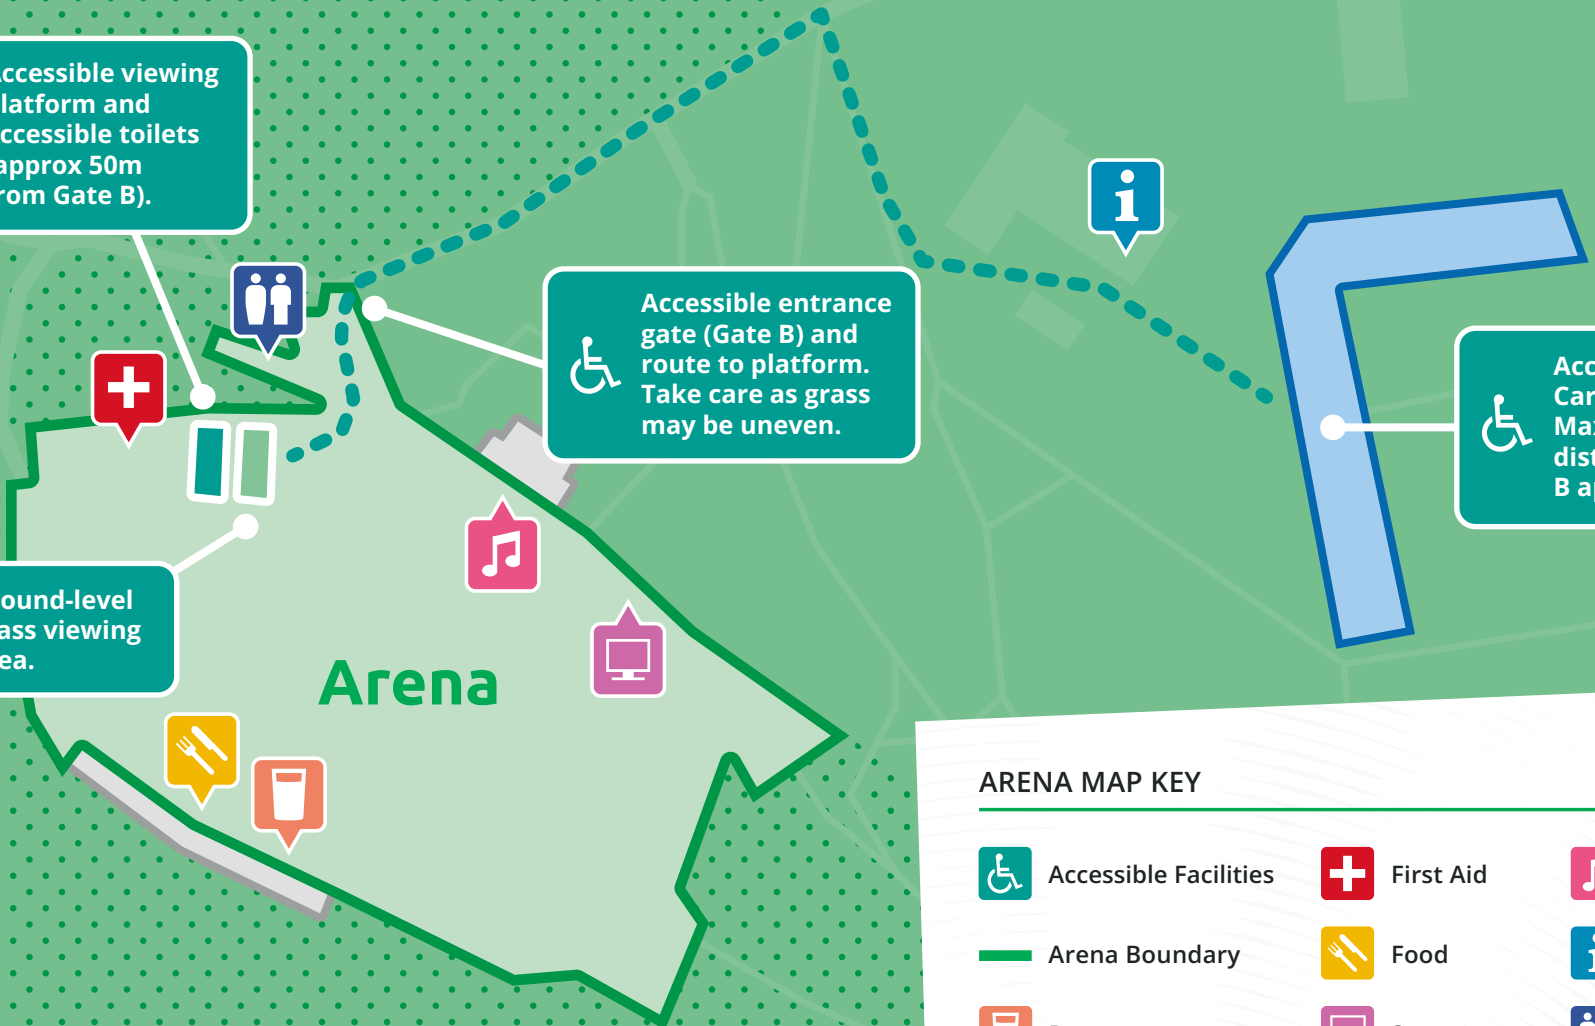

 Accessible viewing platform and accessible toilets (approx 50m from Gate B).

 Accessible entrance gate (Gate B) and route to platform. Take care as grass may be uneven.

 Accessible Car Park (Blue). Maximum distance to Gate B approx 300m.

 Ground-level grass viewing area.

**Arena**

**ARENA MAP KEY**

-  Accessible Facilities
-  Arena Boundary
-  First Aid
-  Food
-  Bar
-  Screen
-  Stage
-  Ticket Office
-  Toilets

Further access information can be found at [forestryengland.uk/access-delamere](https://forestryengland.uk/access-delamere)

**#ForestLive23**

Exact locations of screens and first aid are TBC.

# Delamere Forest Arena Accessibility Map