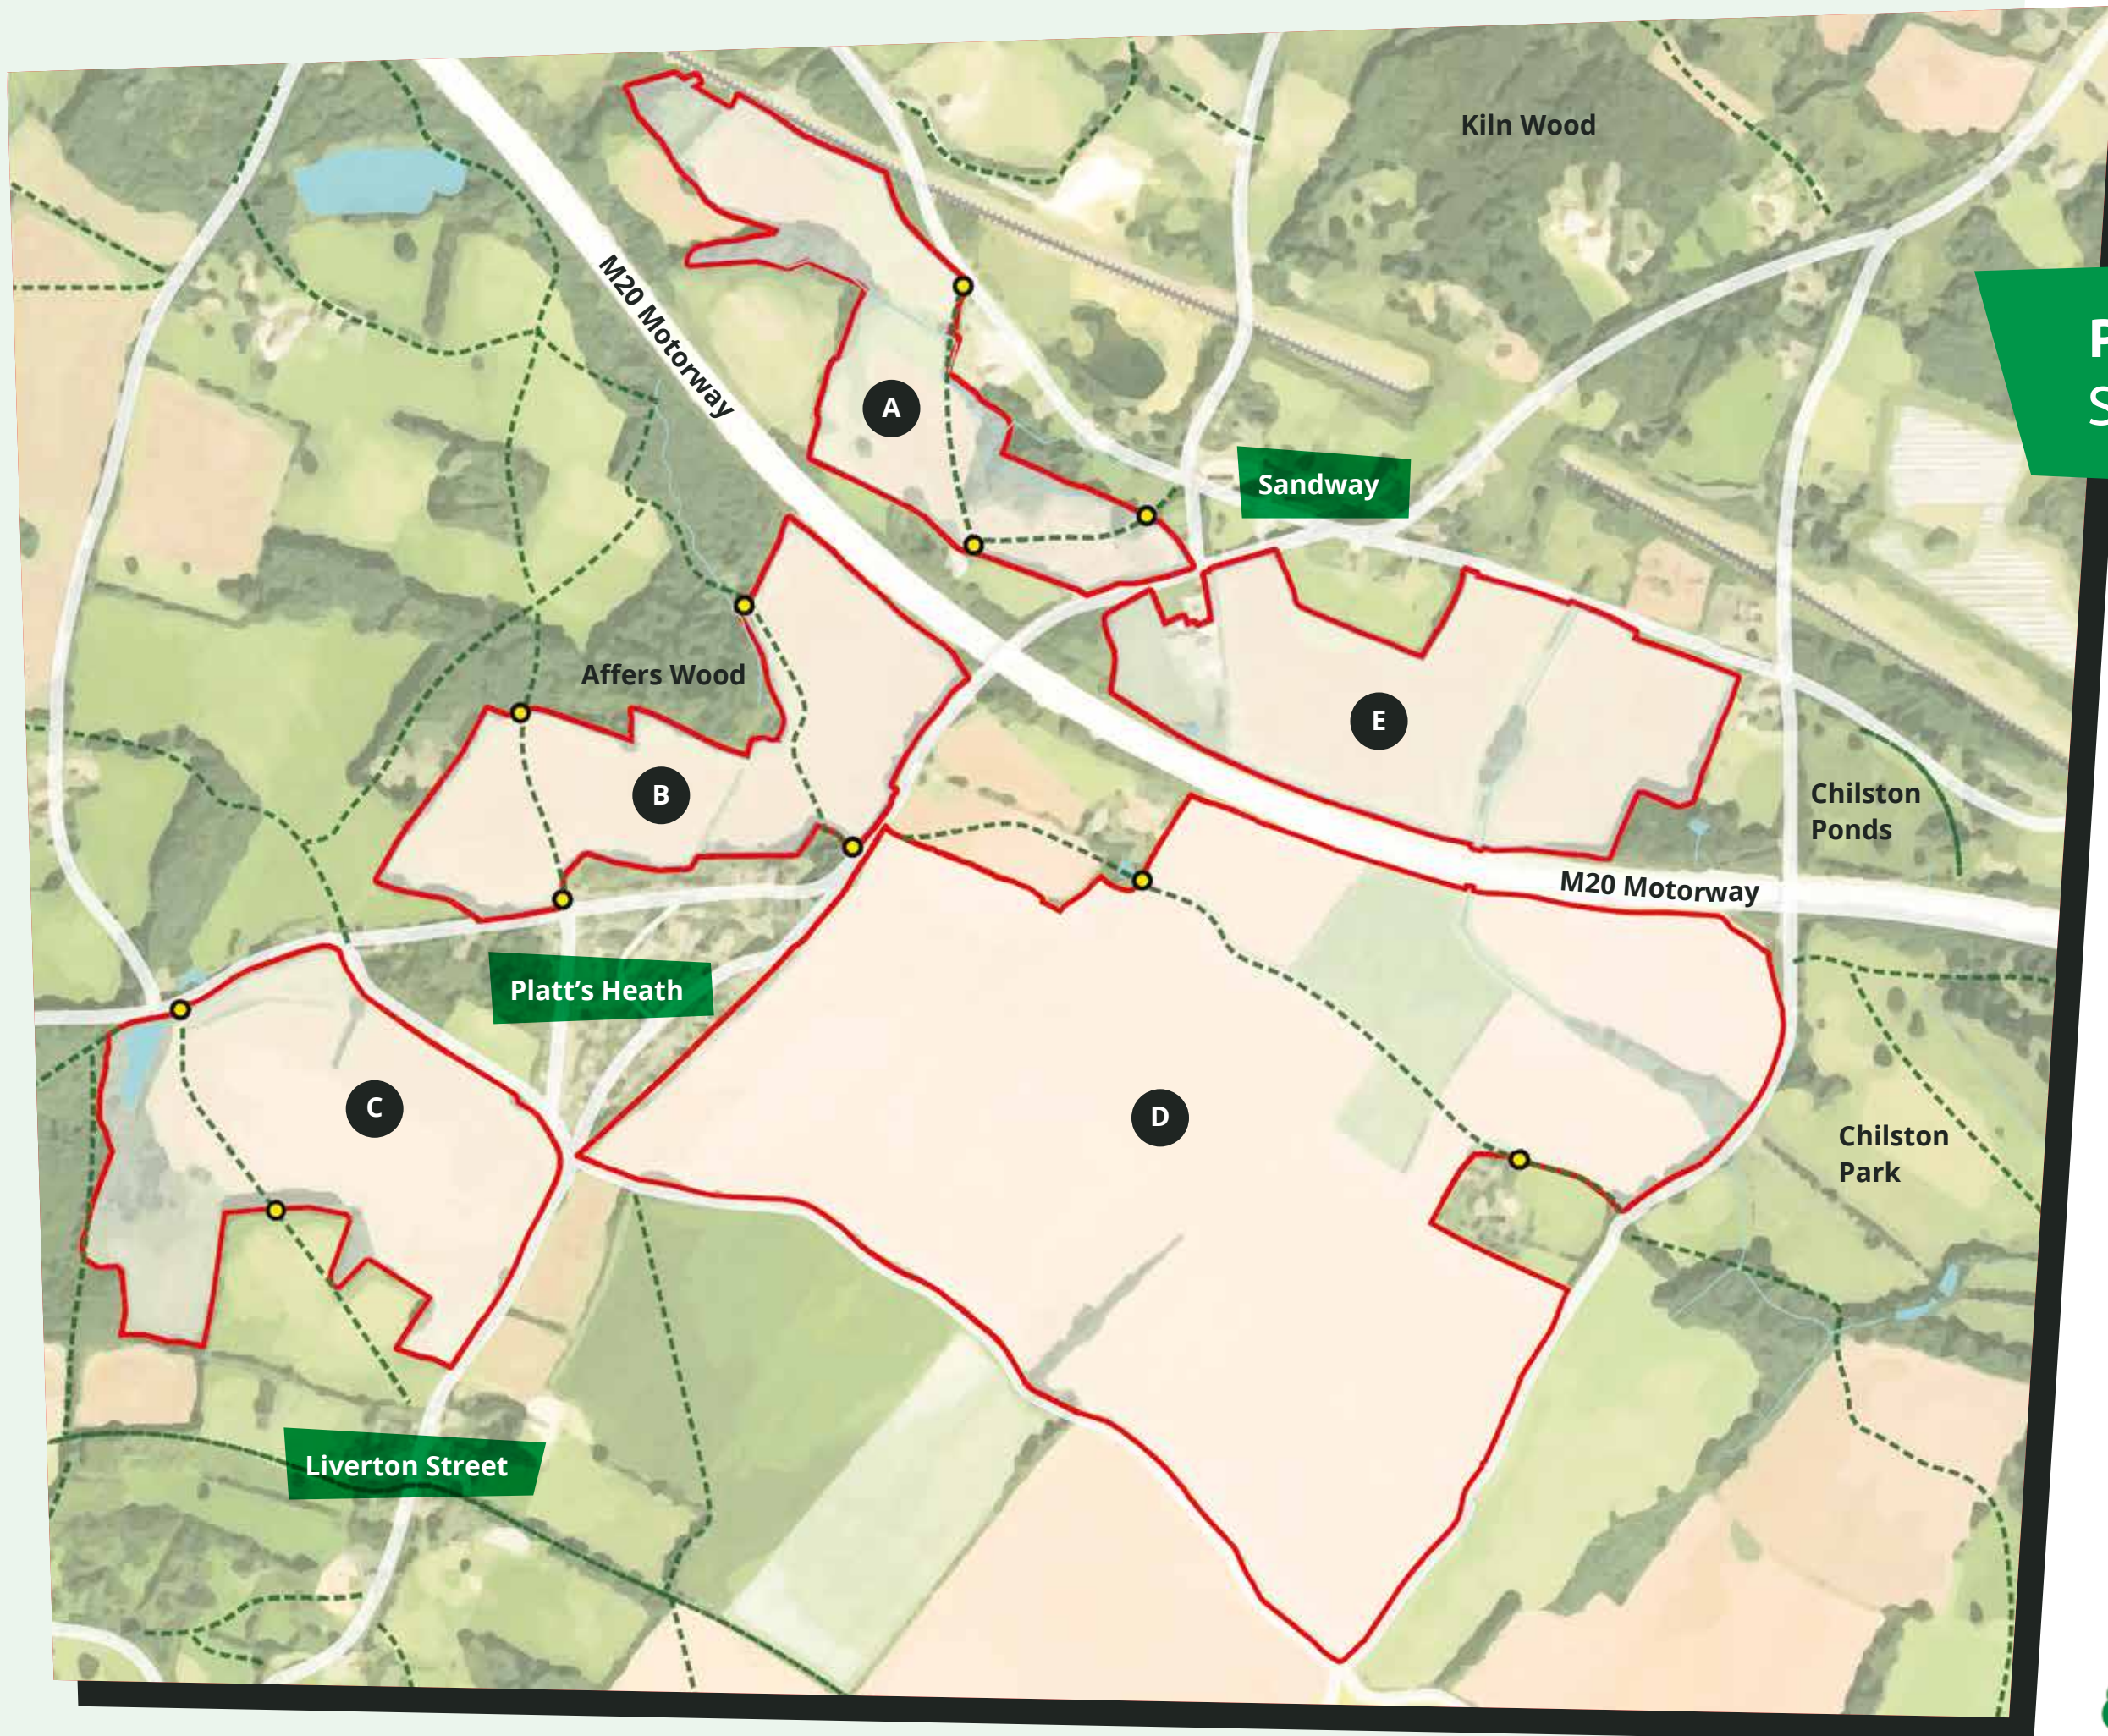

Pleasant Farm Site Map

Key

- Site Boundary
- Existing Access Point
- - - Public Right of Way
- Existing Waterbody