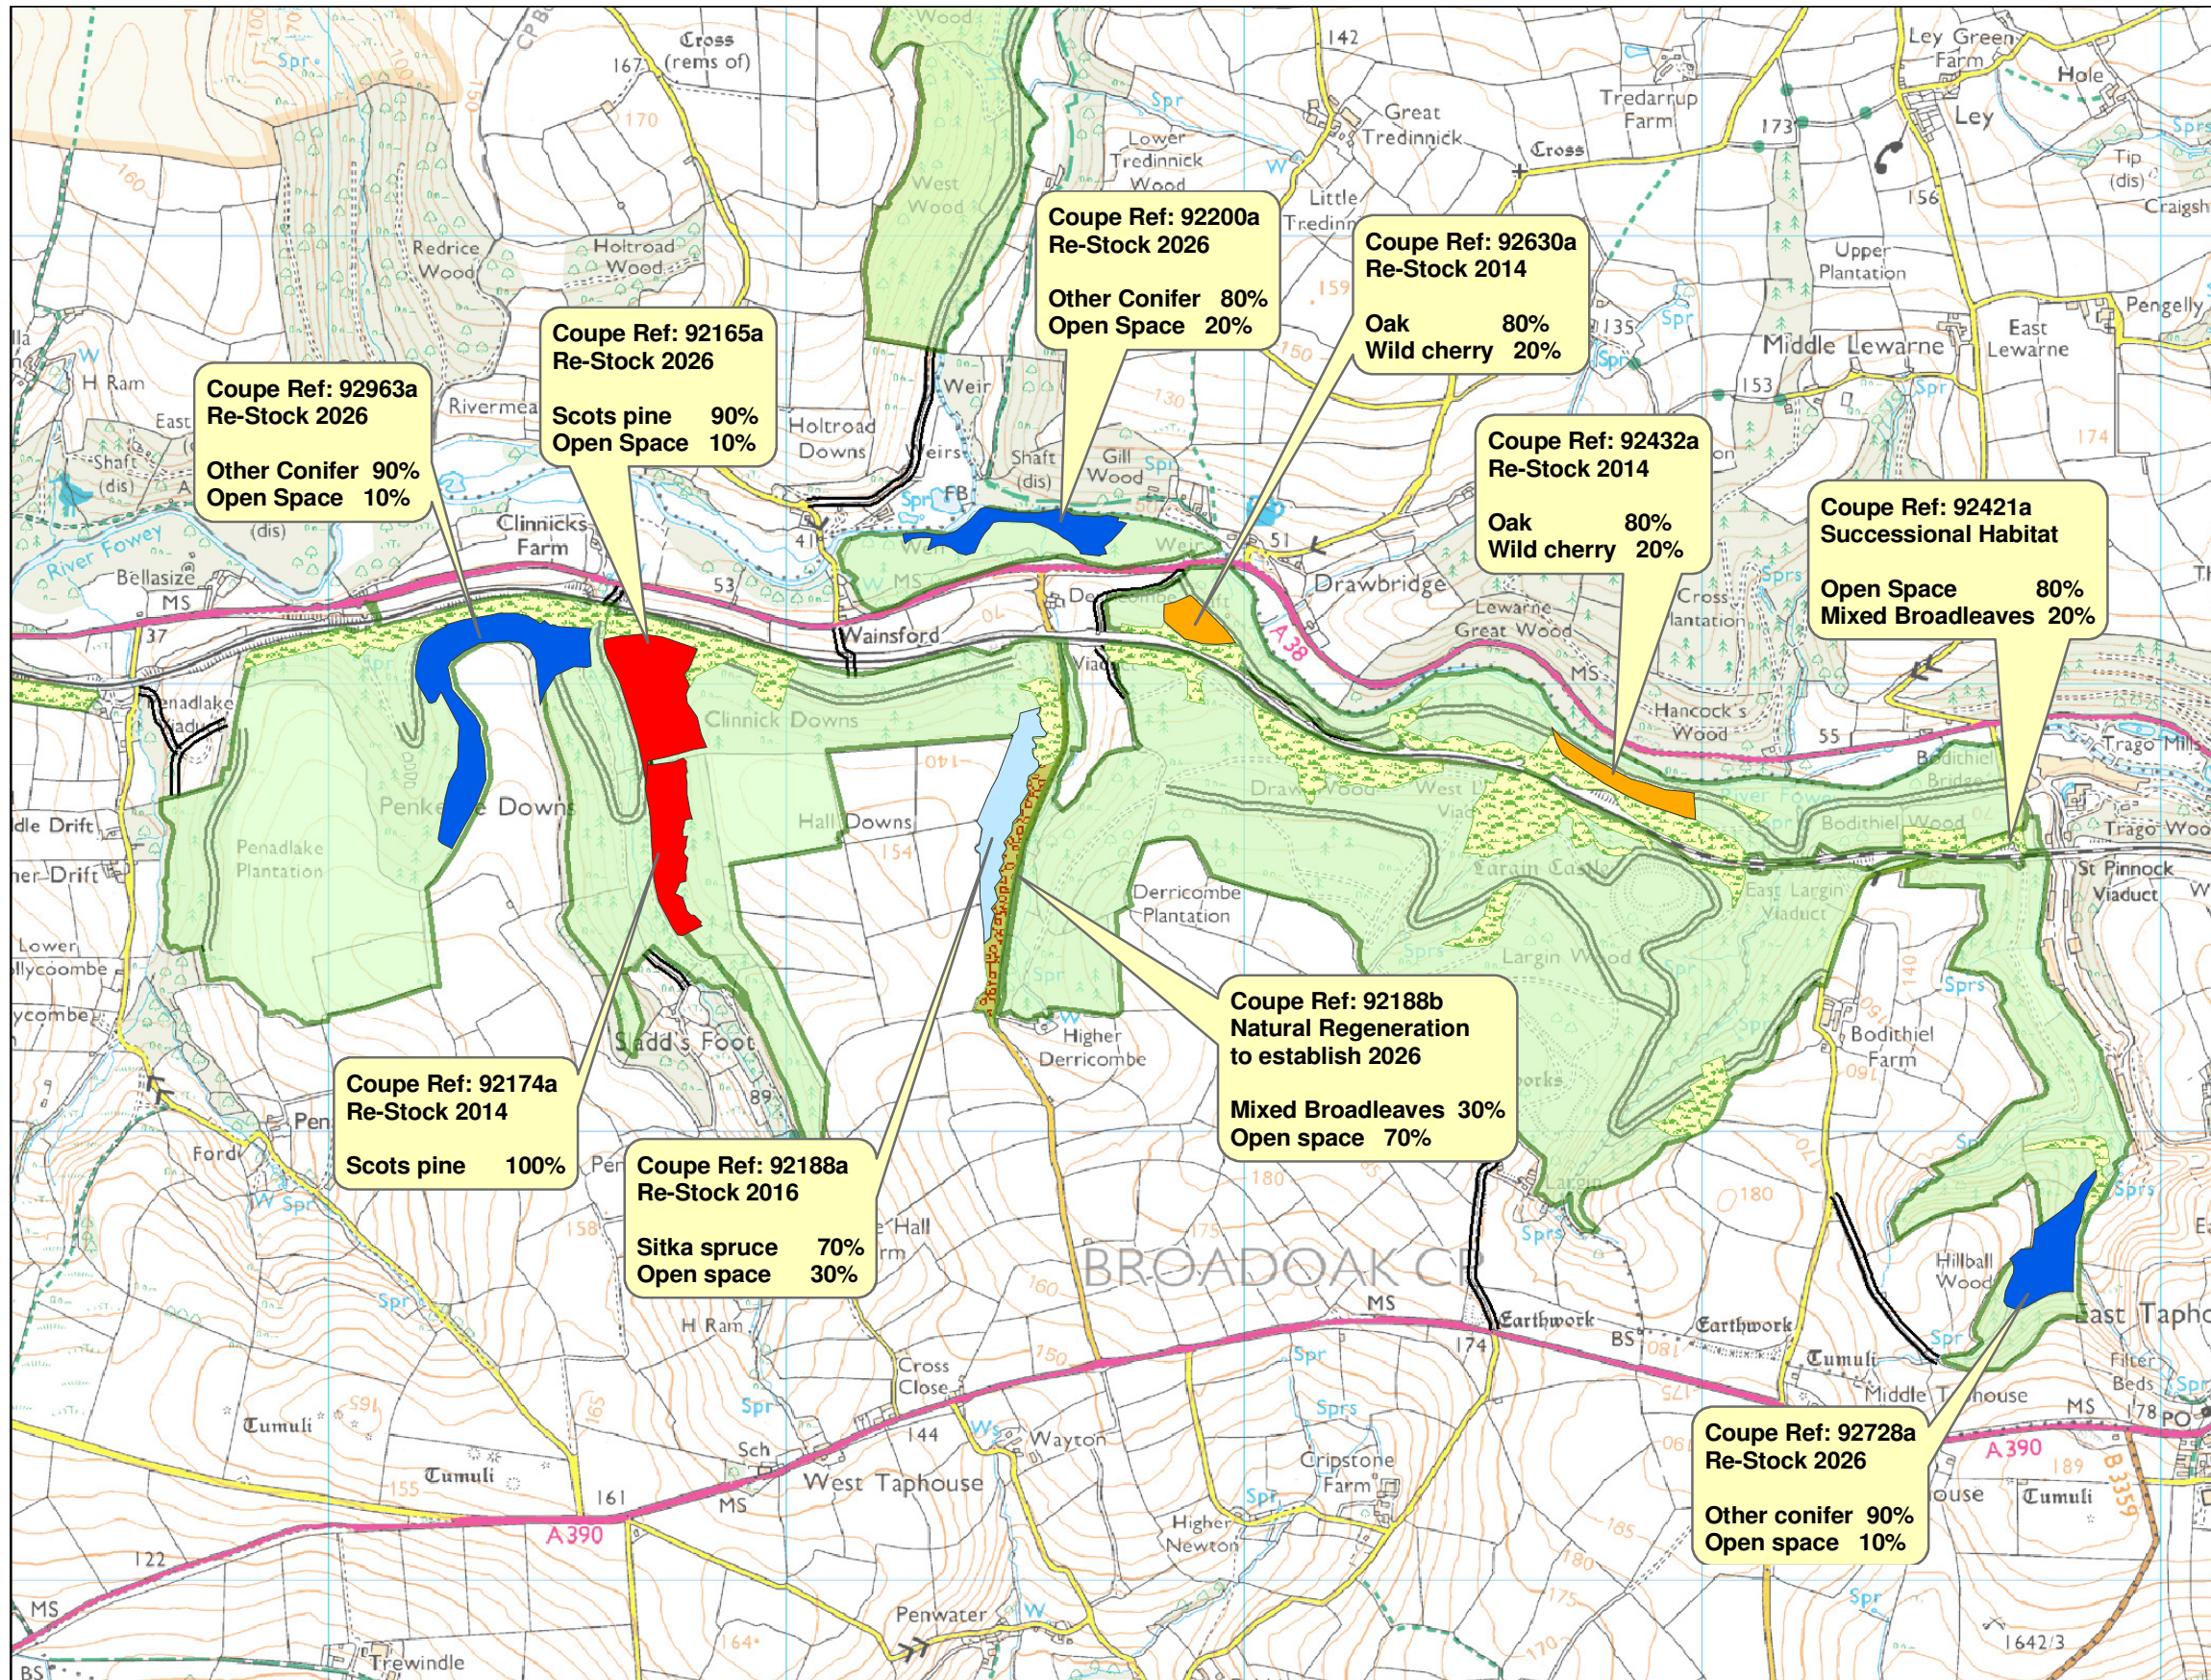

**Felling coupes in plan period**

- Clearfell 2012 - 2016
- Clearfell 2017 - 2021
- Clearfell 2022 - 2026
- Management Area

N  
1:15,000

© Crown copyright and database right [2011]  
Ordnance Survey [100021242]

**Regeneration Within Plan Period**

- Planted - Douglas fir
- Planted - Oak & Cherry
- Planted Scots pine
- Planted Sitka spruce
- Planted - Other conifer
- Successional Habitat
- NR Site native broadleaves
- NR Mixed native & non site native broadleaves
- NR Mixed broadleaves with conifer element
- NR Mixed conifer with broadleaf element
- Management Area