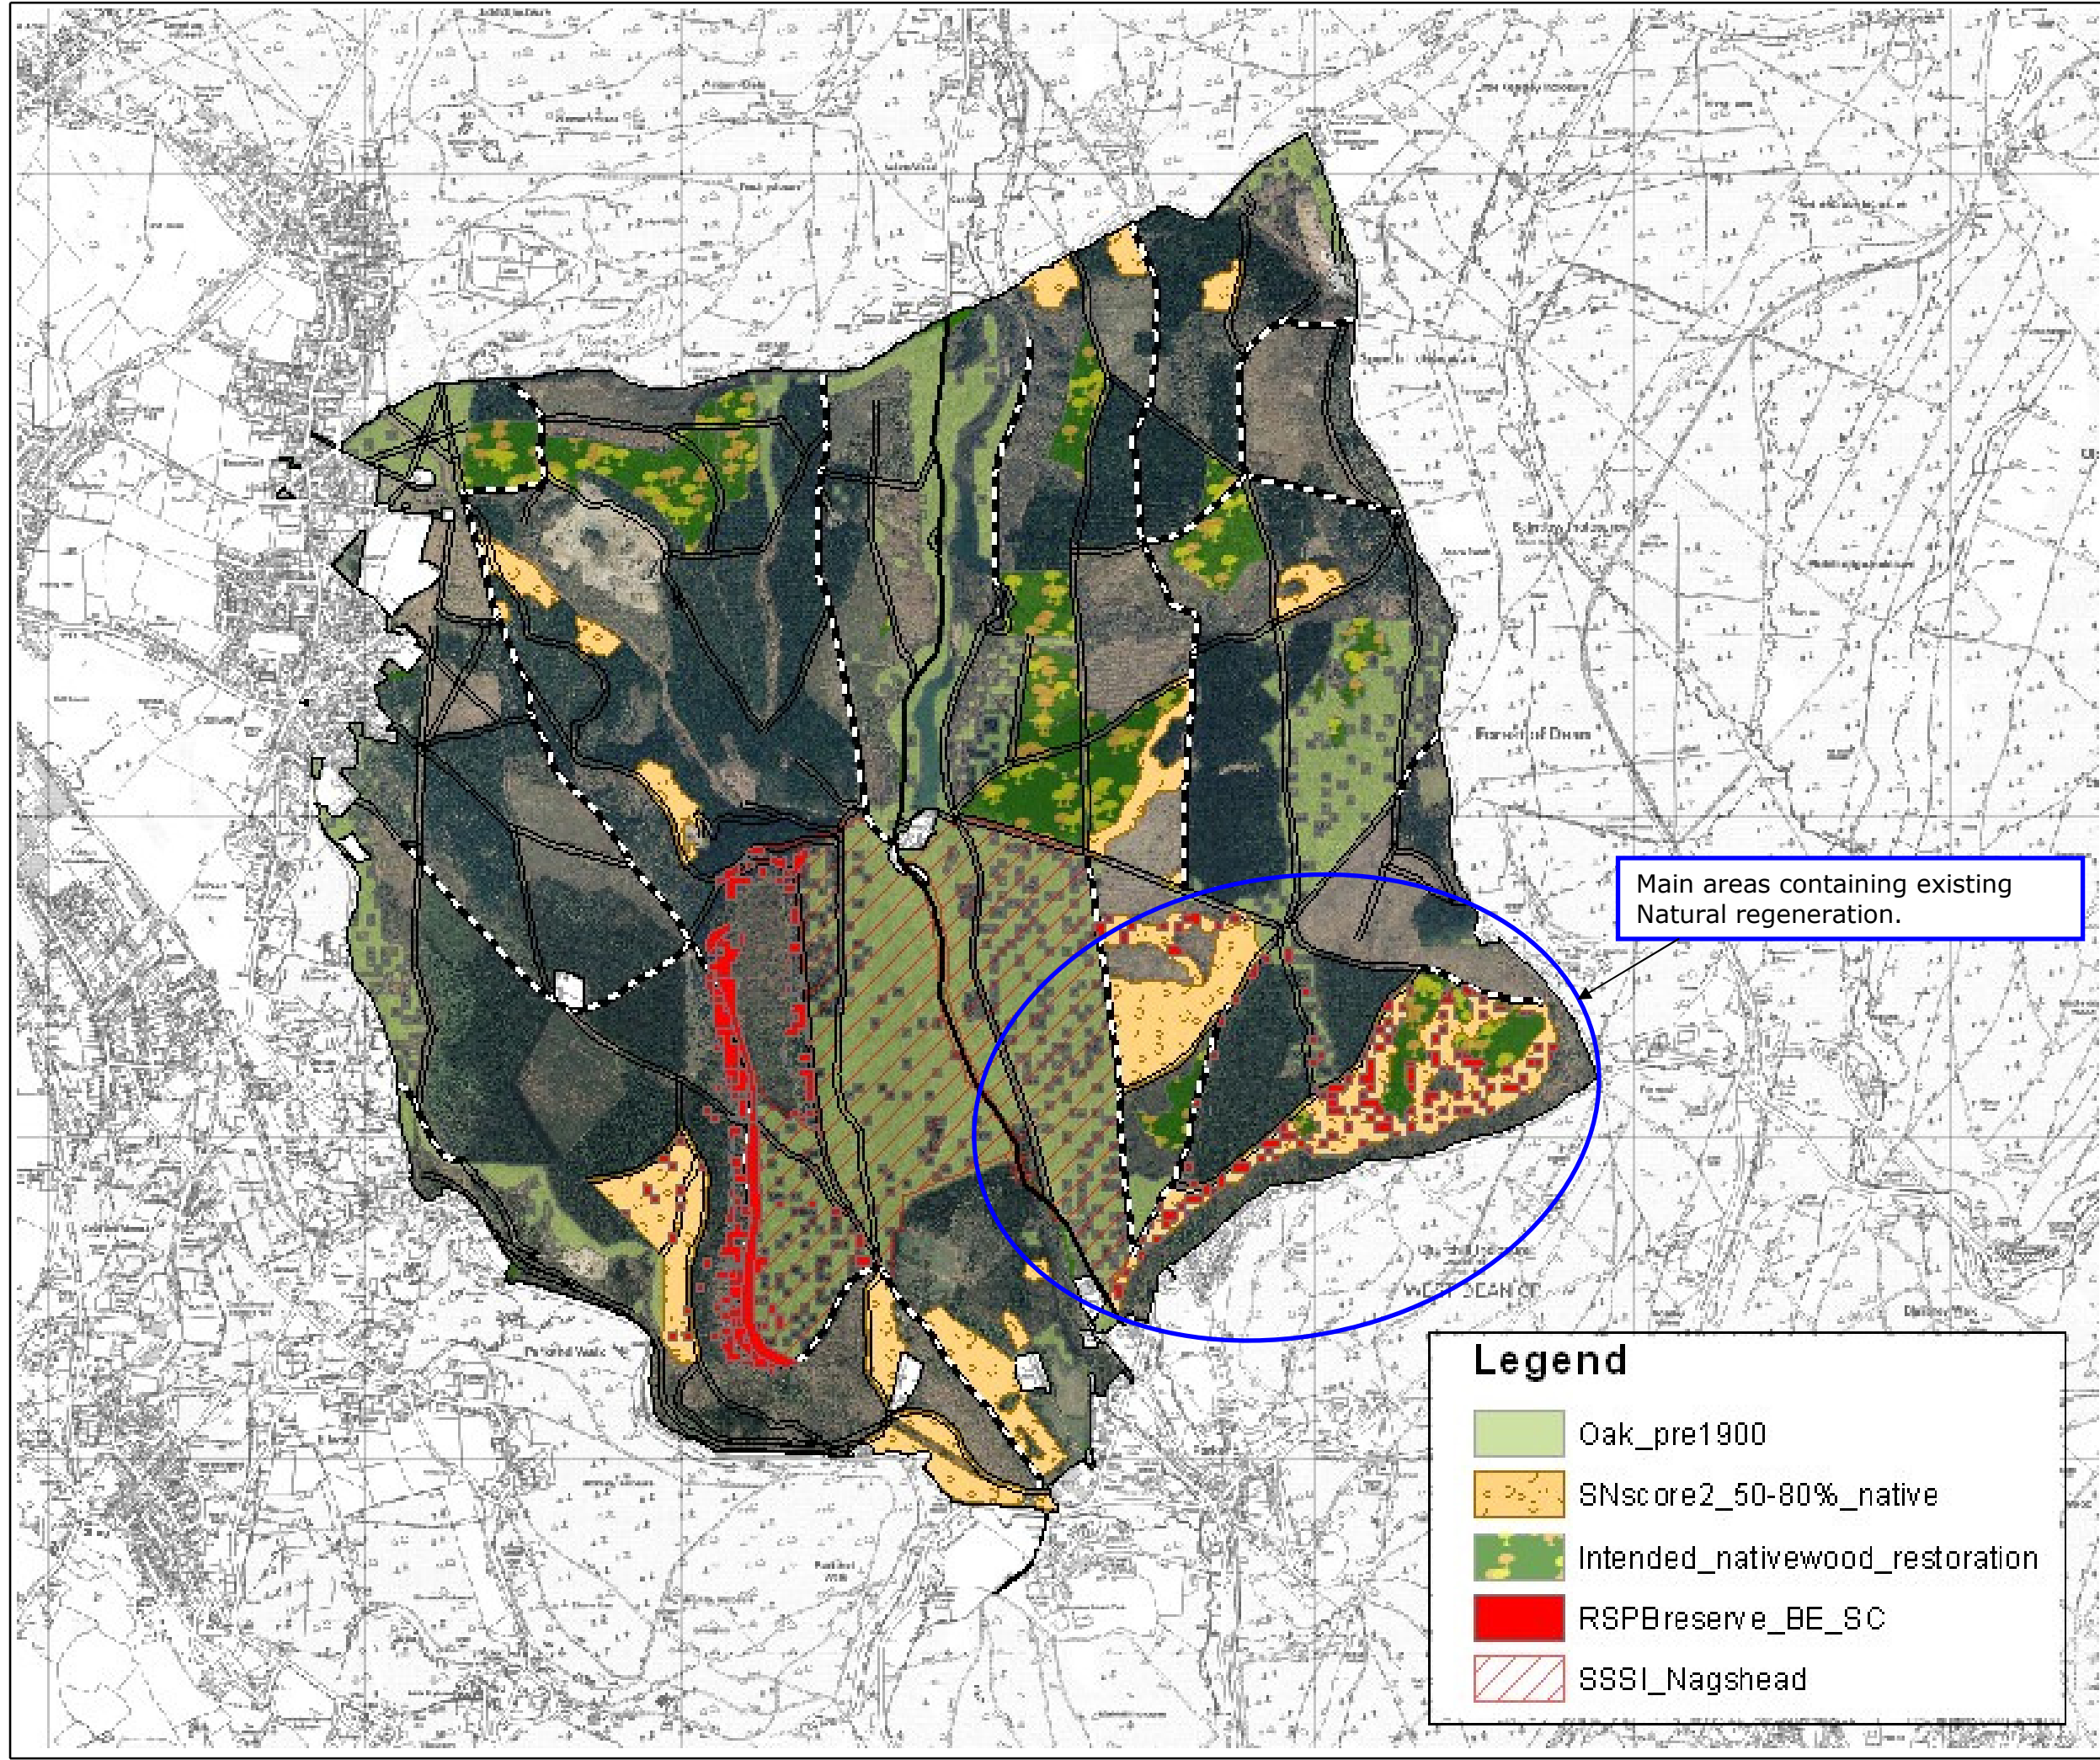

Forestry Commission
England

West England Forest District

Forest Plan

**NAGSHEAD AND
RUSSELLS INCLOSURE**

2013 - 2023

**Native Woodland
management intentions**

Main areas containing existing
Natural regeneration.

Legend

-  Oak_pre1900
-  SNscore2_50-80%_native
-  Intended_nativewood_restoration
-  RSPBreserve_BE_SC
-  SSSI_Nagshead

Scale: 1:20,000

Forestry Commission
woodlands have
been certified in
accordance with the
rules of the Forest
Stewardship Council.

This map is based upon Ordnance Survey material with the permission of Ordnance Survey on behalf of the Controller of Her Majesty's Stationery Office © Crown Copyright. Unauthorised reproduction infringes Crown Copyright and may lead to prosecution or civil proceedings. Forestry Commission. 100025498 2010