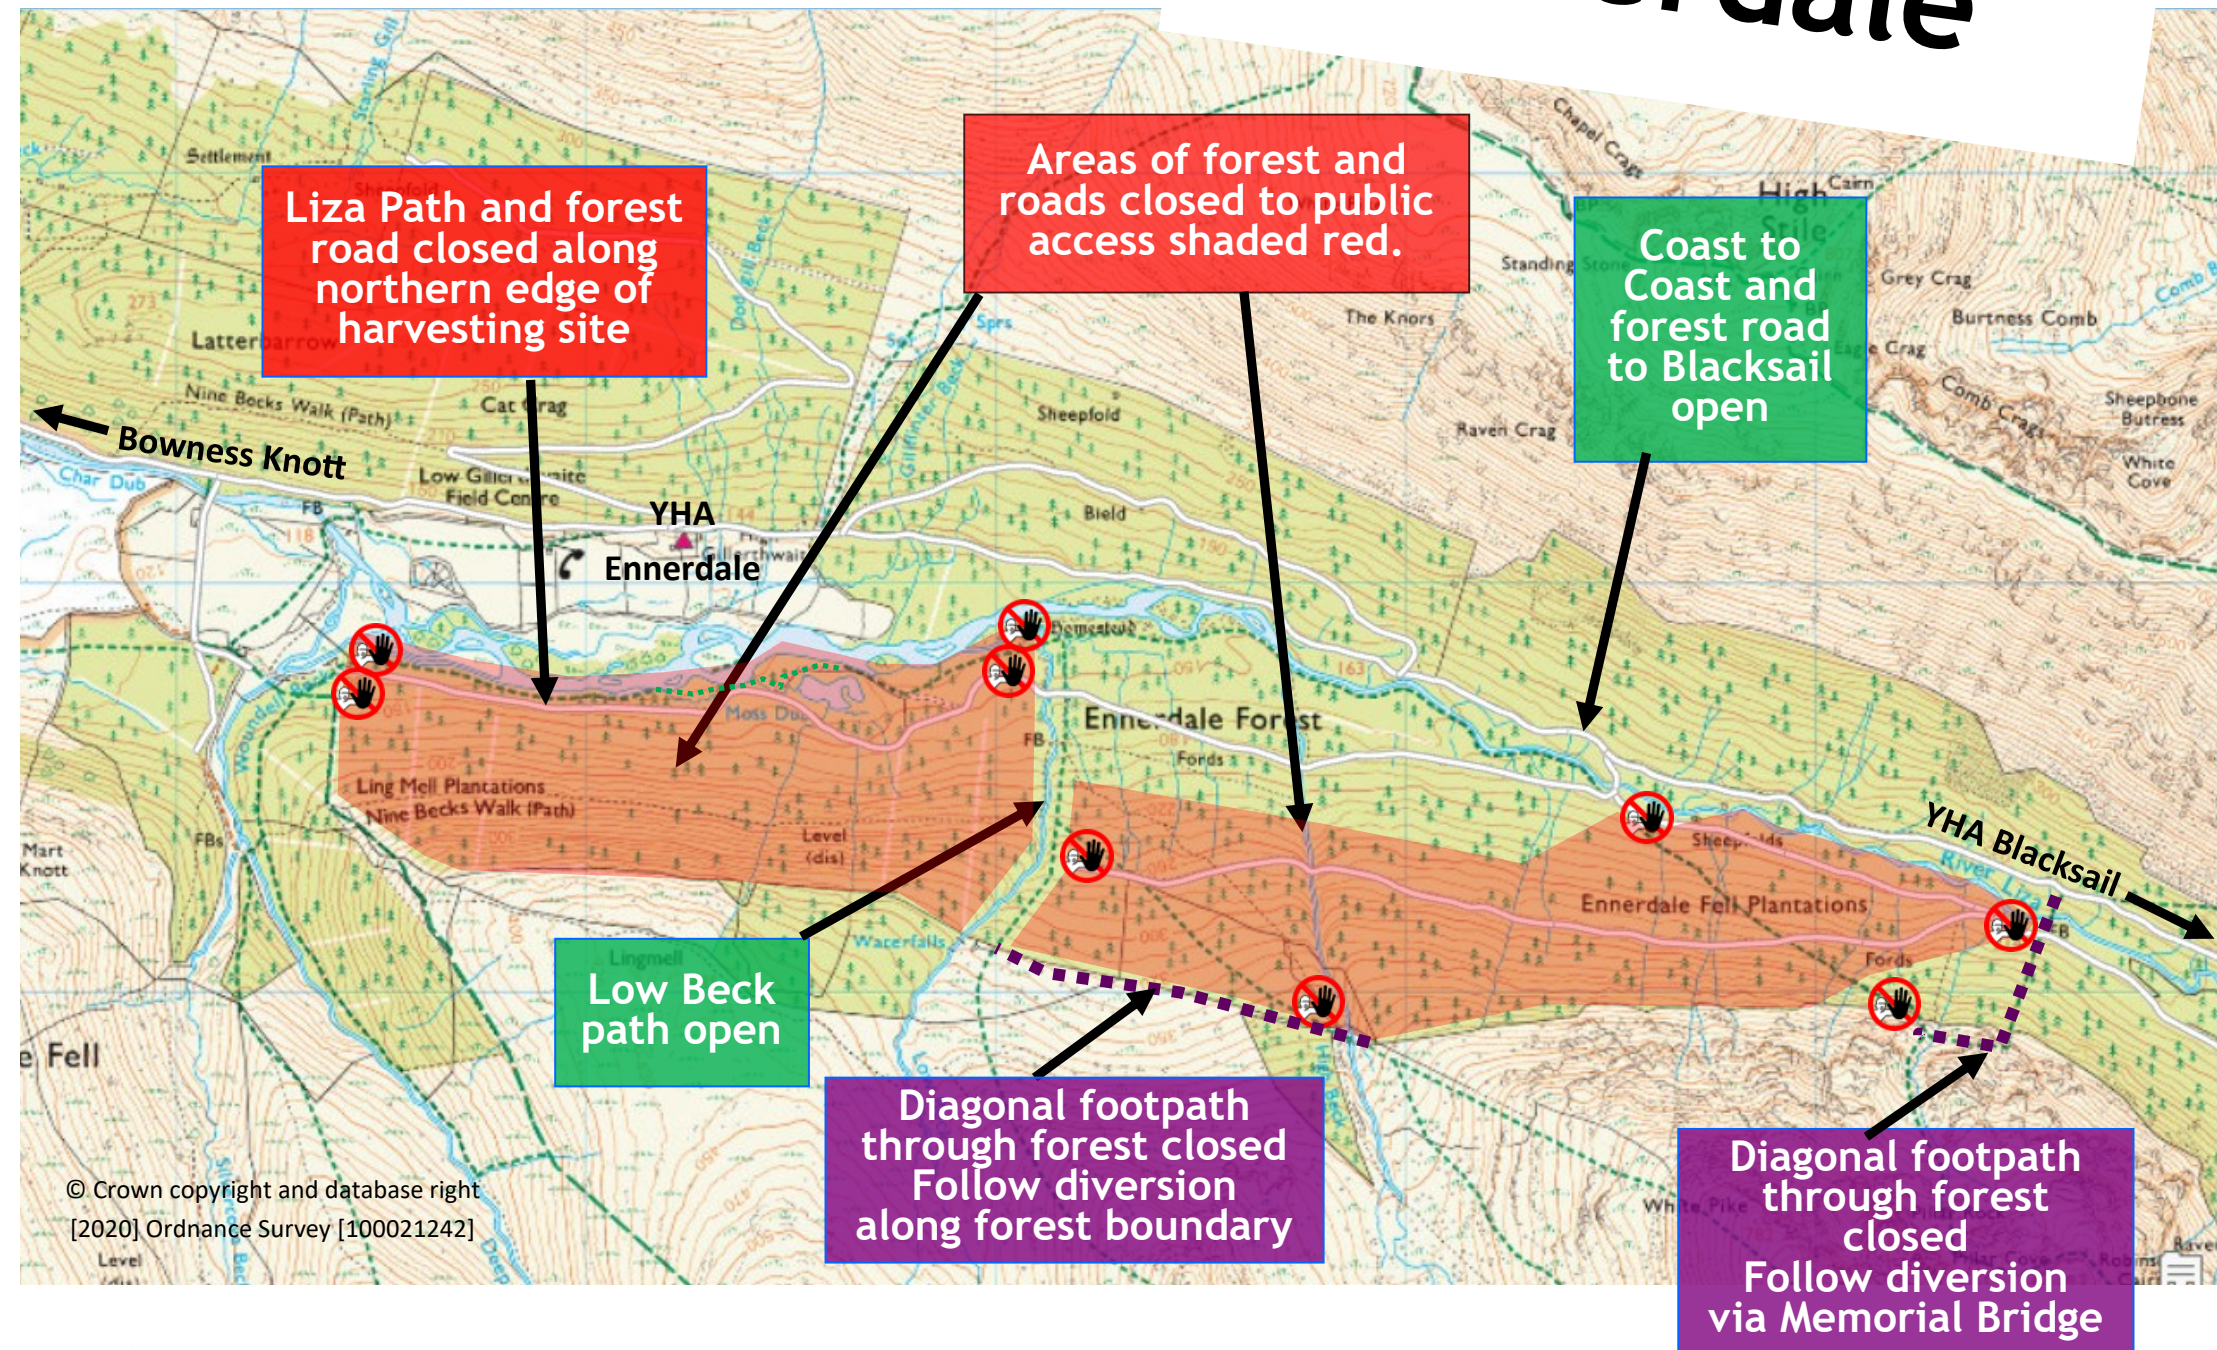

Forestry England

What's Happening in Ennerdale

Sorry if our work affects your plans today. Some areas of the valley are closed due to timber harvesting. We are thinning the forest removing around 20% of the trees to make space for natural regeneration so the forest develops a more diverse structure and mix of tree species. We are also felling all the trees in some areas so we can replant with native species, open up the River Liza and help reduce the risk of the Phytophthora larch disease spreading. Please check signs for updates as the work will move around the valley through 2020.